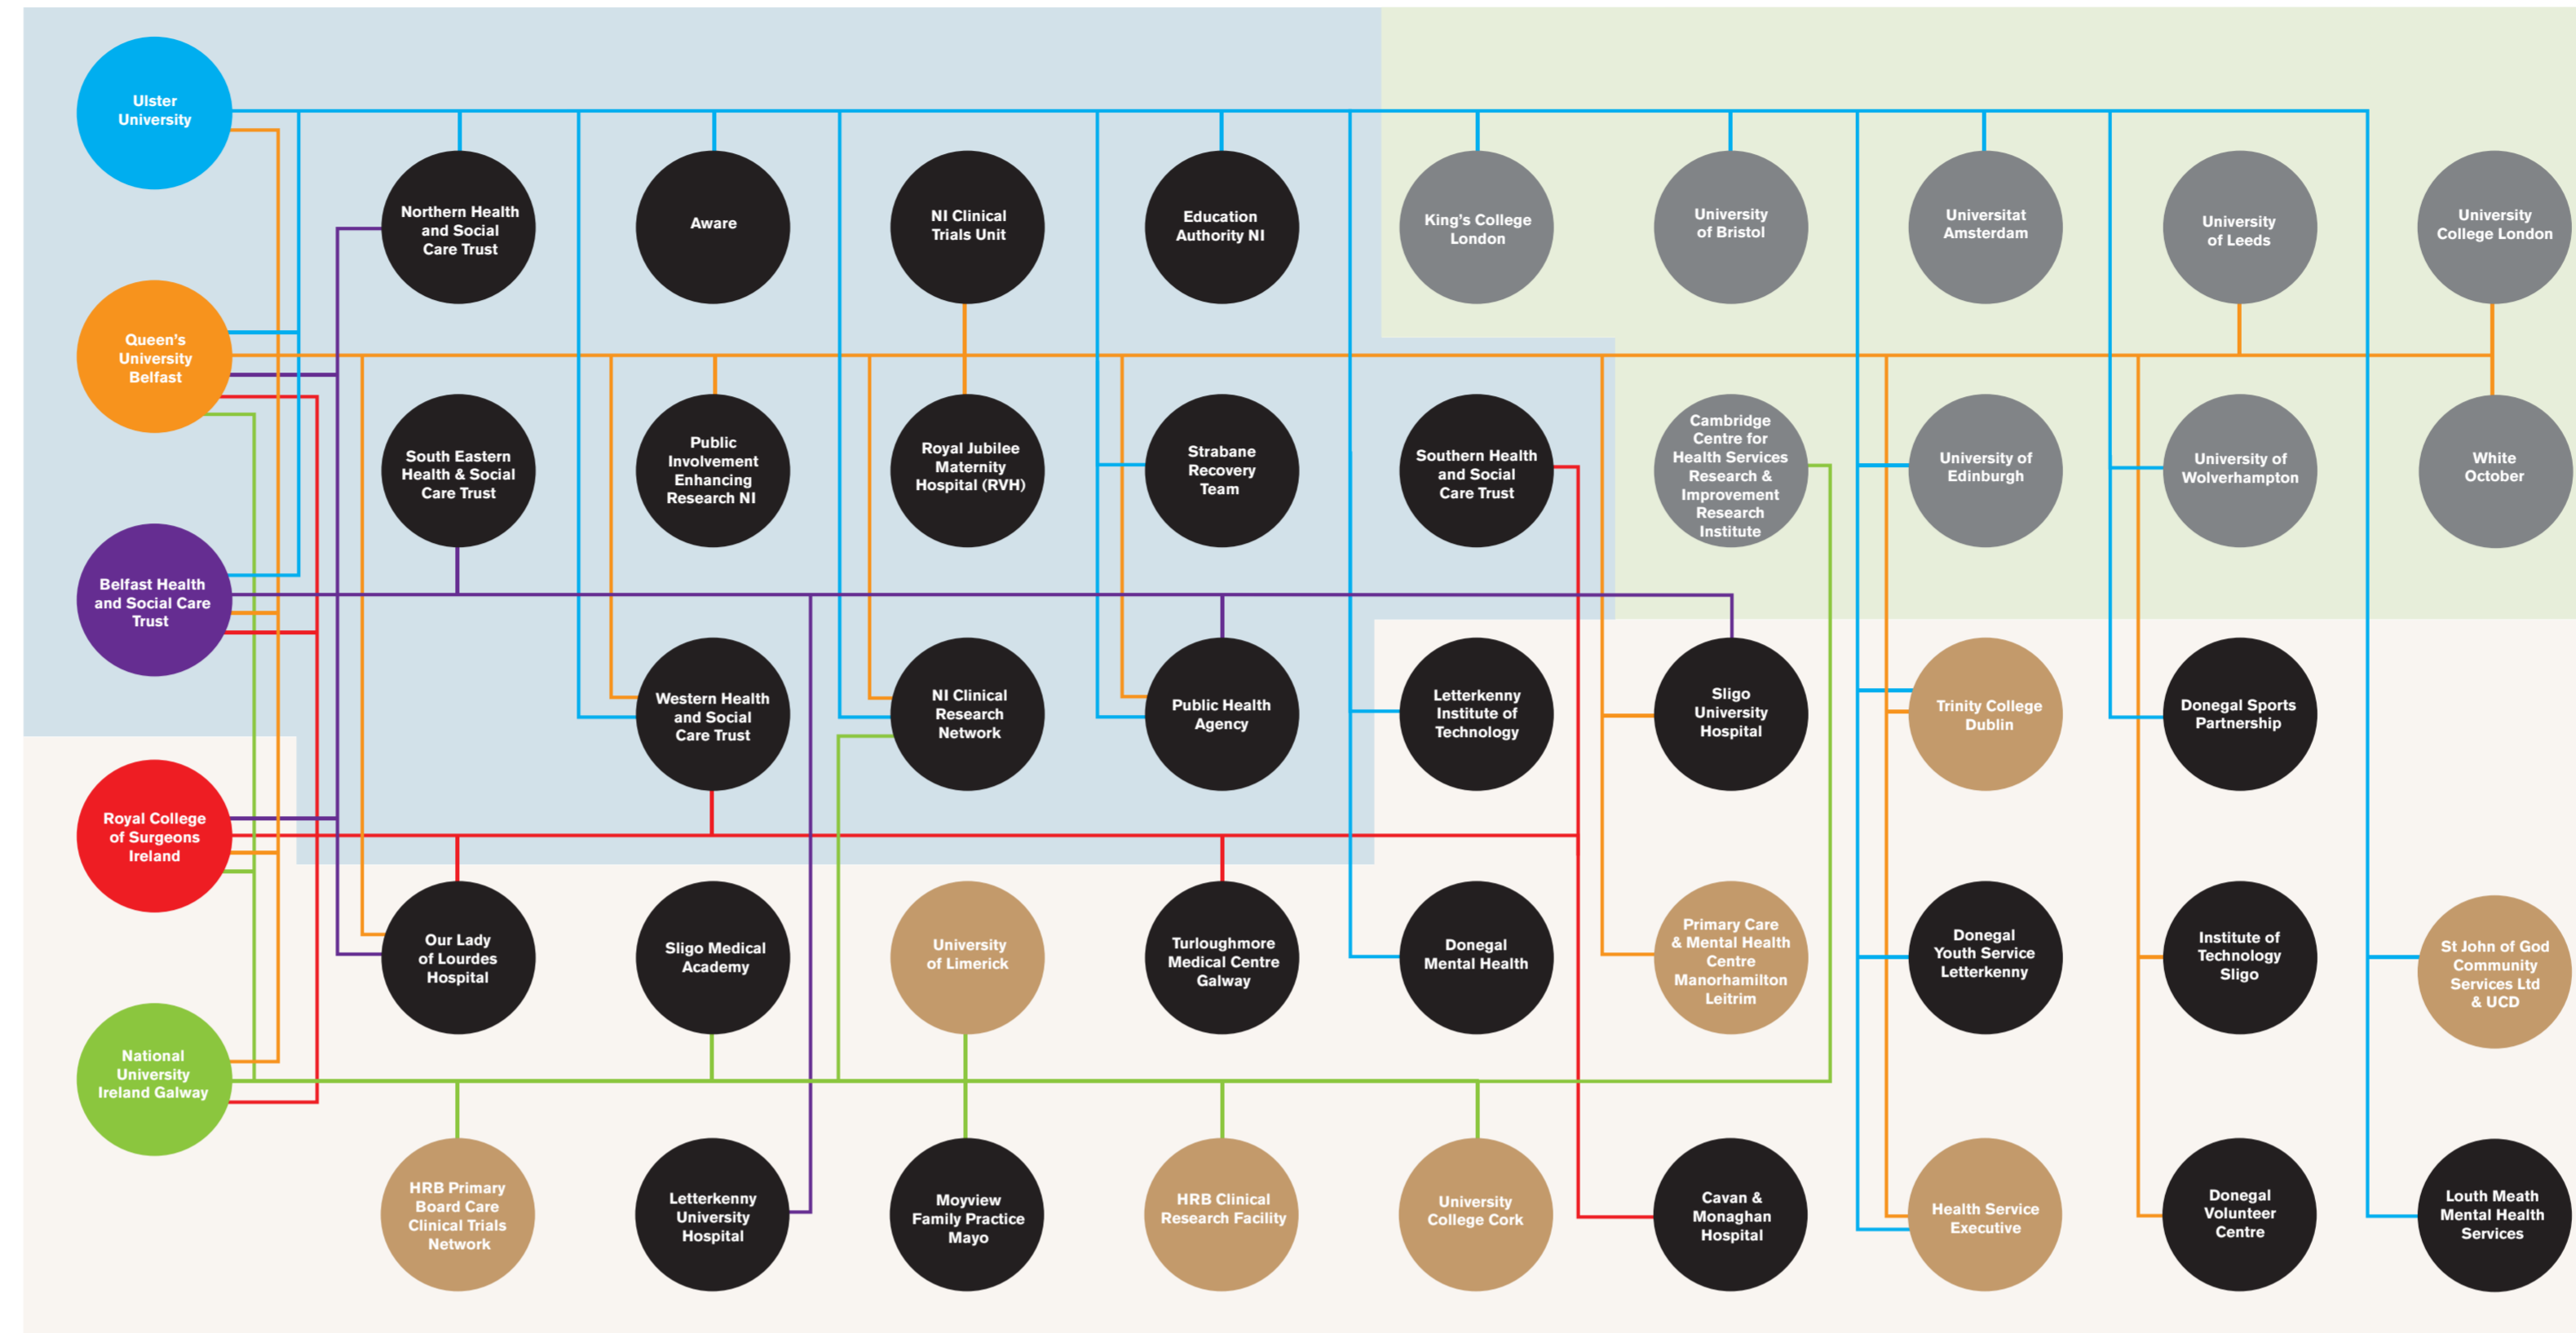

www.research.hscni.net/chitin

[c h i t i n]
kite-tin

**Cross-border
Healthcare Intervention Trials
in Ireland Network**

The six border county areas are:

- Cavan
- Donegal
- Leitrim
- Louth
- Monaghan
- Sligo

www.research.hscni.net/chitin

[c h i t i n]
kite-tin

**Cross-border
Healthcare Intervention Trials
in Ireland Network**